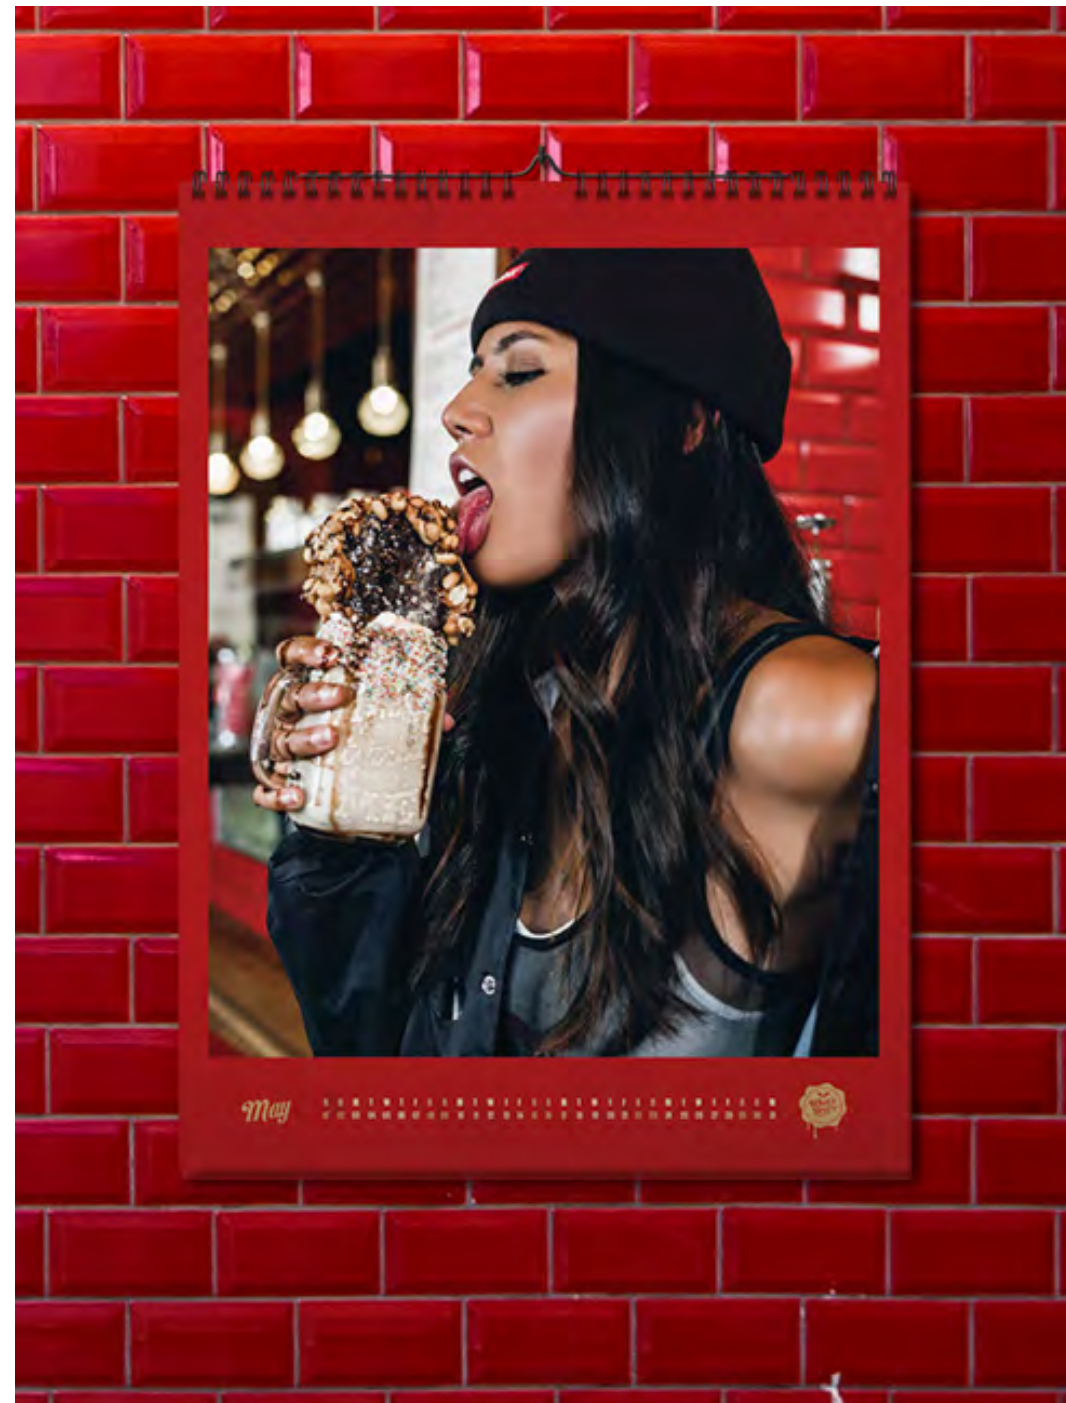

What's Beef?
Frischster Burger der Stadt

THAT'S BEEF!

10€ Lunch Menu

BURGER
FRIES & DRINK

Mo-Fr | 11-15 Uhr

Rookie Menu nur Schüler & Studenten

Mo-Fr | 11-18 Uhr

15€ Cocktail Menu

BURGER, FRIES & COCKTAIL

Daily

#whtsbf

www.facebook.com/whtsbf
Königsstraße 46
Tel: 0261 98112900