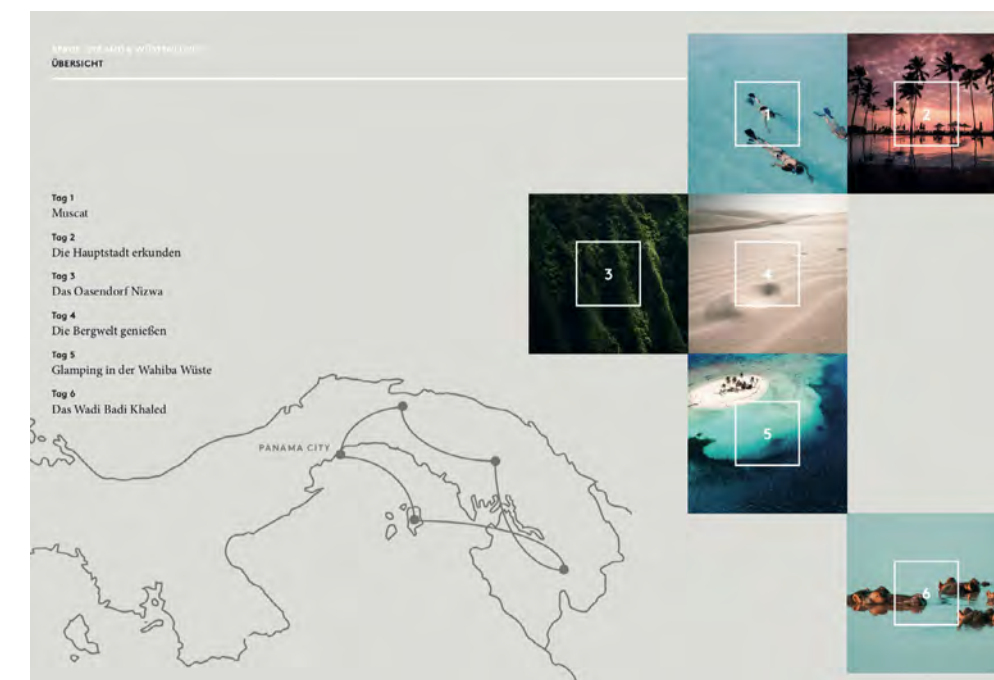

Take Memories Corporate Design
Graphic Design, Print