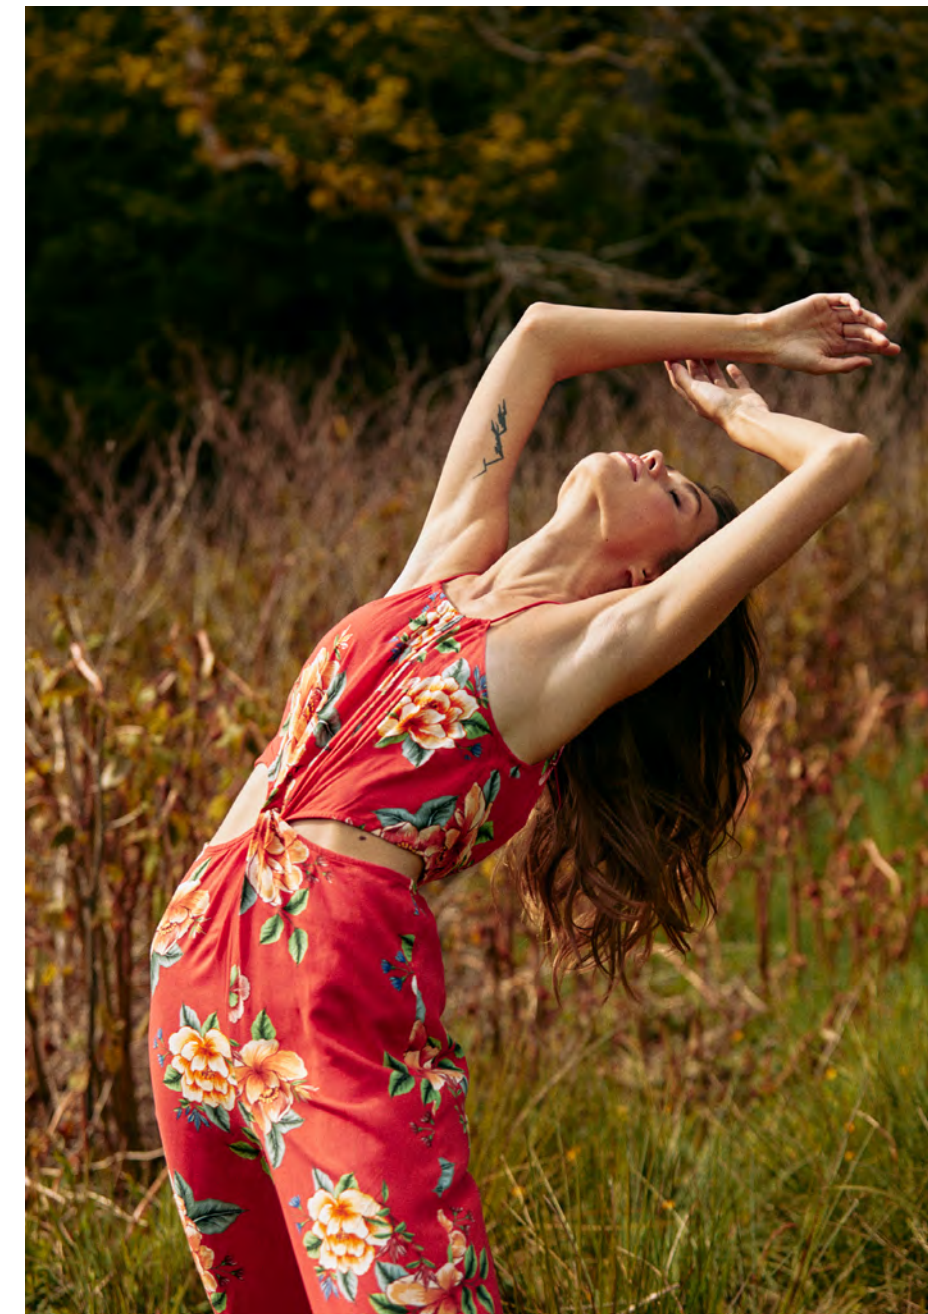

Warsteiner | **Clockhouse**
| Tchibo | Gooqx | C&A
Take Memories | FitX
What's Beef | Fritz-Ko
| Keyed | Spotify | Clover |
A Beautiful Story | Panely

Jule Leona Bohm

Clockhouse Campaign Shootings
Production, Retouch