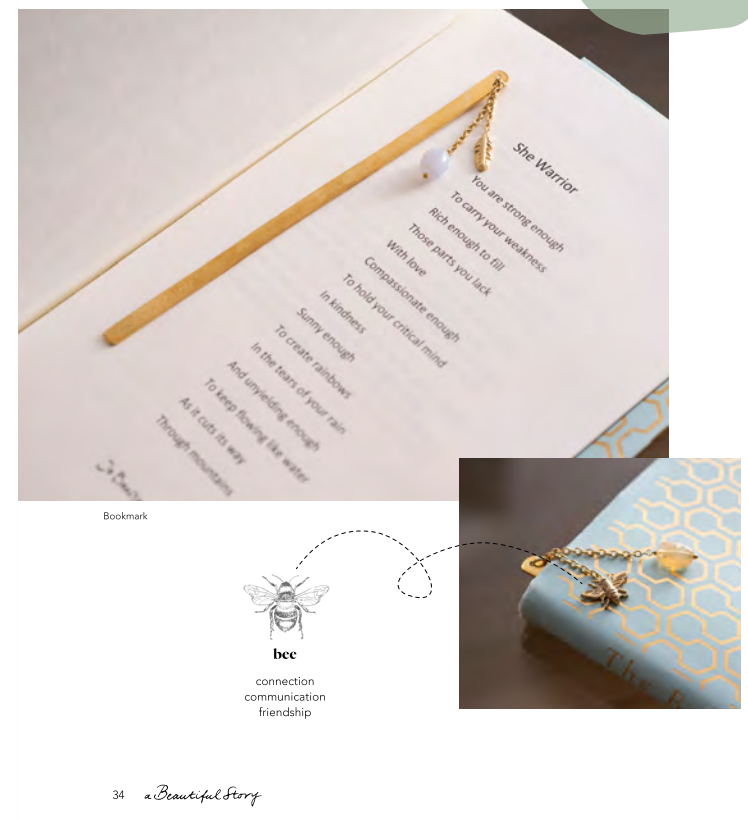

blog post Julia Blanka

Warsteiner | Clockhouse
| Tchibo | Gooqx | C&A |
Take Memories | FitX |
What's Beef | Fritz-Kola
| Keyed | Sp...er |
A Beautiful Story mely

home accessories

A Beautiful Story Corporate Design