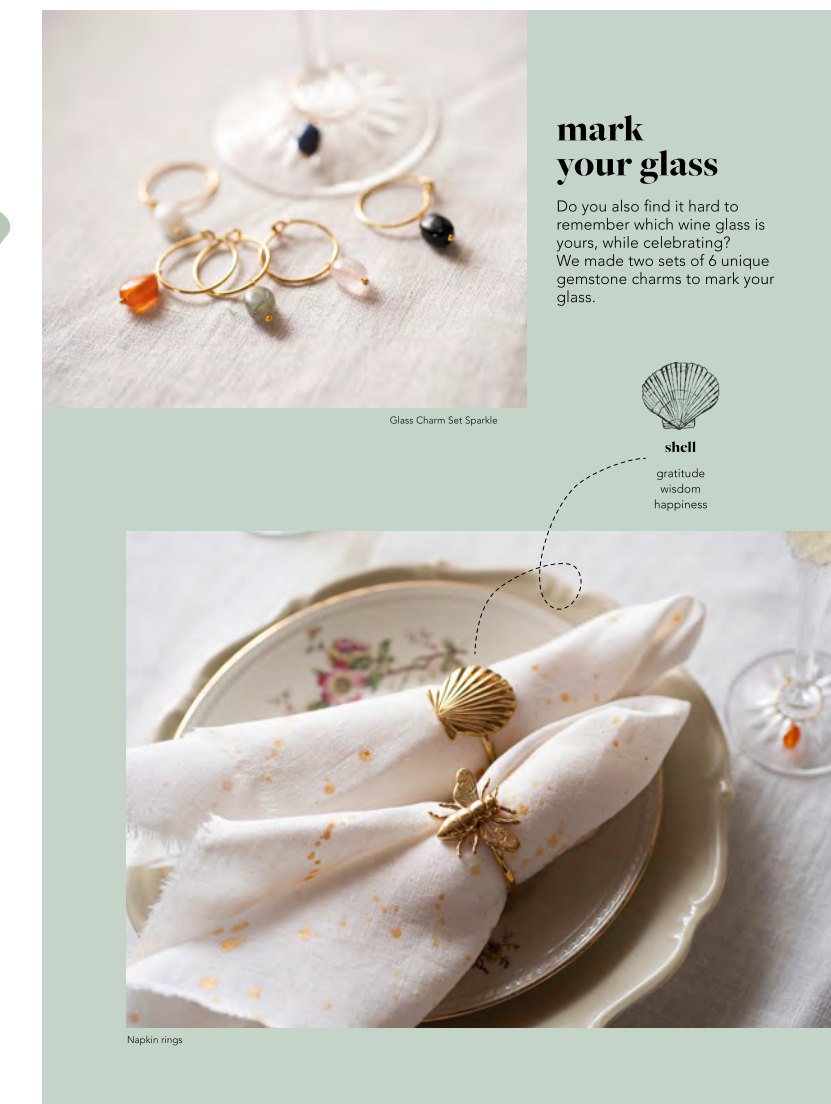

blog post Julia Blanka

Warsteiner | Clockhouse
| Tchibo | Gooqx | C&A |
Take Memories | FitX |
What's Beef | Fritz-Kola
| Keyed | Sp...er |
A Beautiful Story mely

home accessories

A Beautiful Story Corporate Design