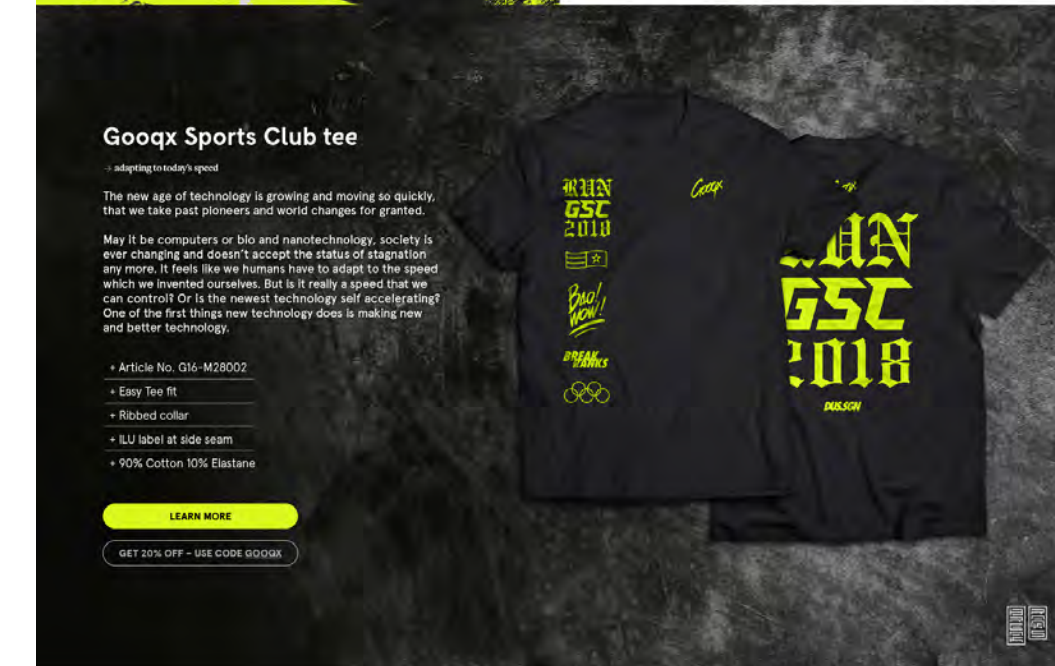

Spotify for Brands
Microsites, Ads, UX/UI Design