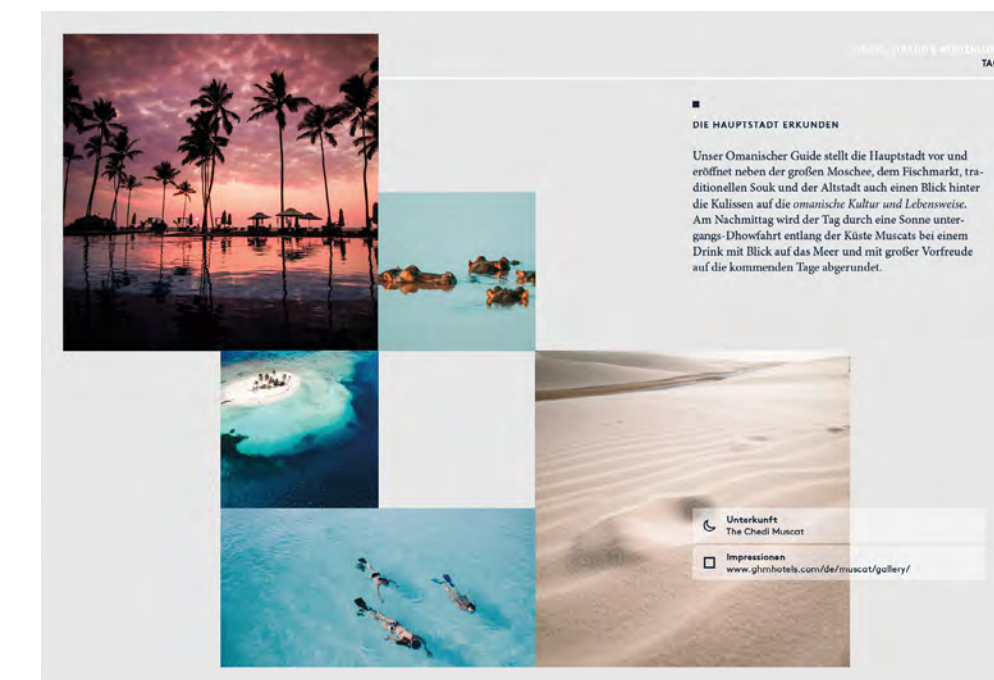

Take Memories Corporate Design
Graphic Design, Print

Warsteiner | Clockhouse
| Tchibo | Gooqx | COOL
Take Memories | **FitX**
What's Beef | Fritz
| Keyed | Spotify | Clover |
A Beautiful Story | Panely