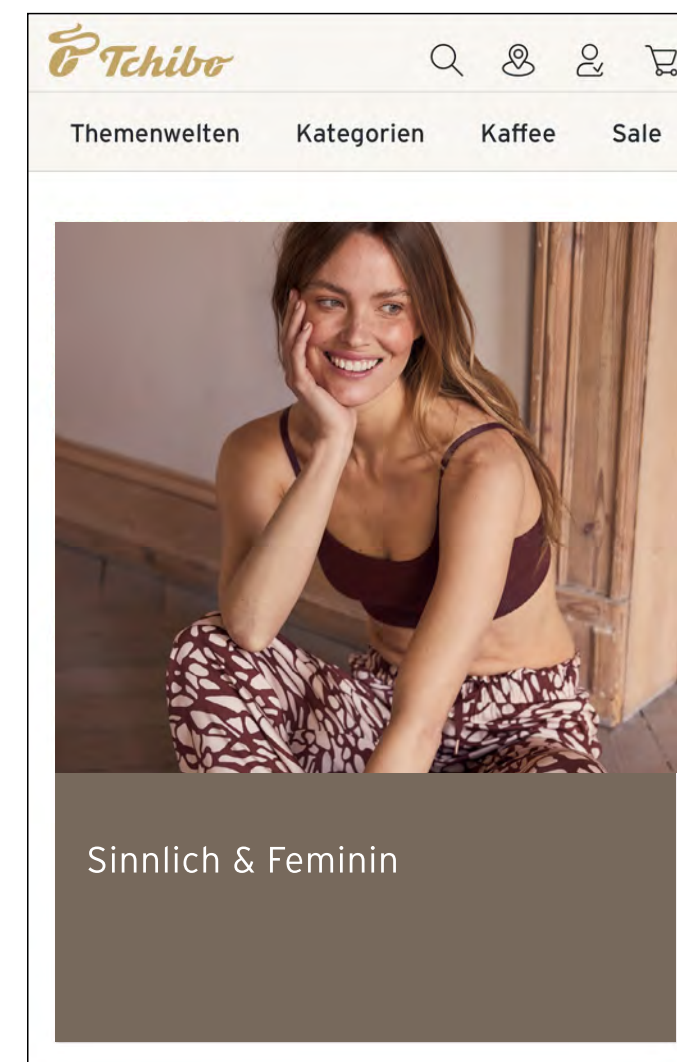

Jule Leona Bohm

Body

Tchibo