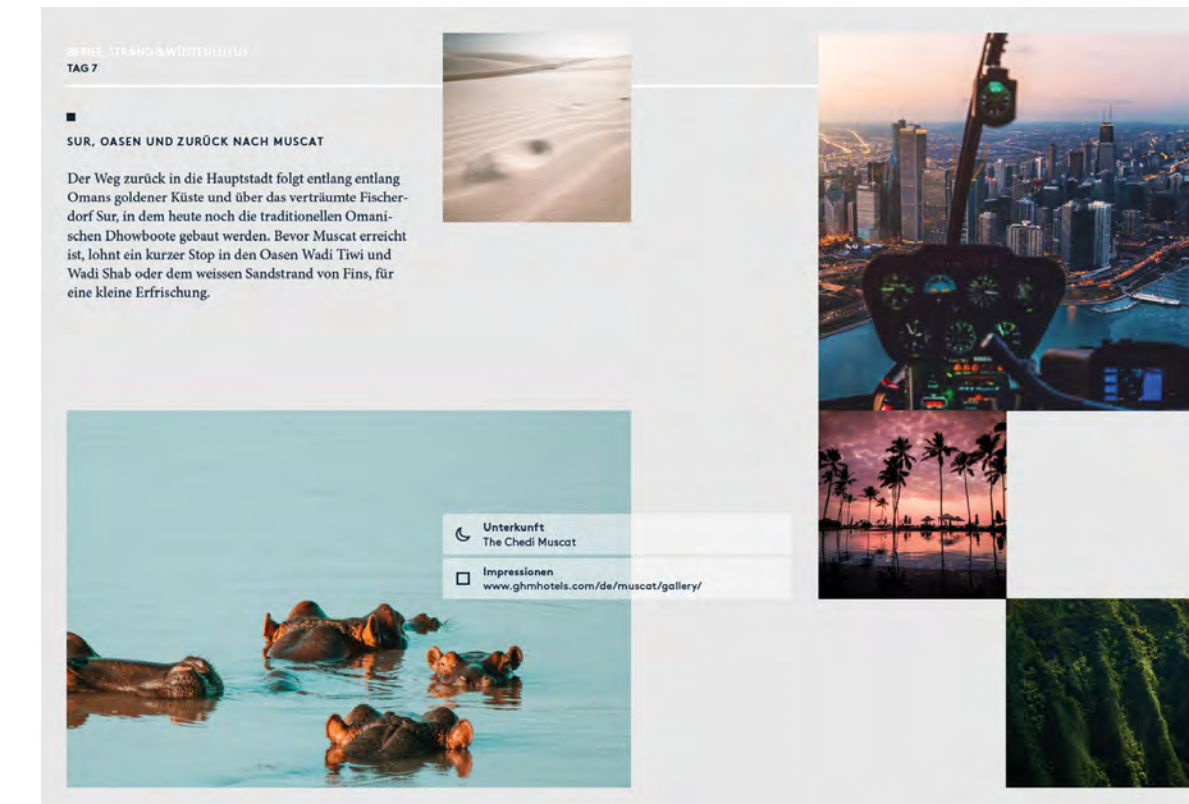

Take Memories Corporate Design
Graphic Design, Print

Warsteiner | Clockhouse
| Tchibo | Gooqx | COOL
Take Memories | **FitX**
What's Beef | Fritz
| Keyed | Spotify | Clover |
A Beautiful Story | Panely