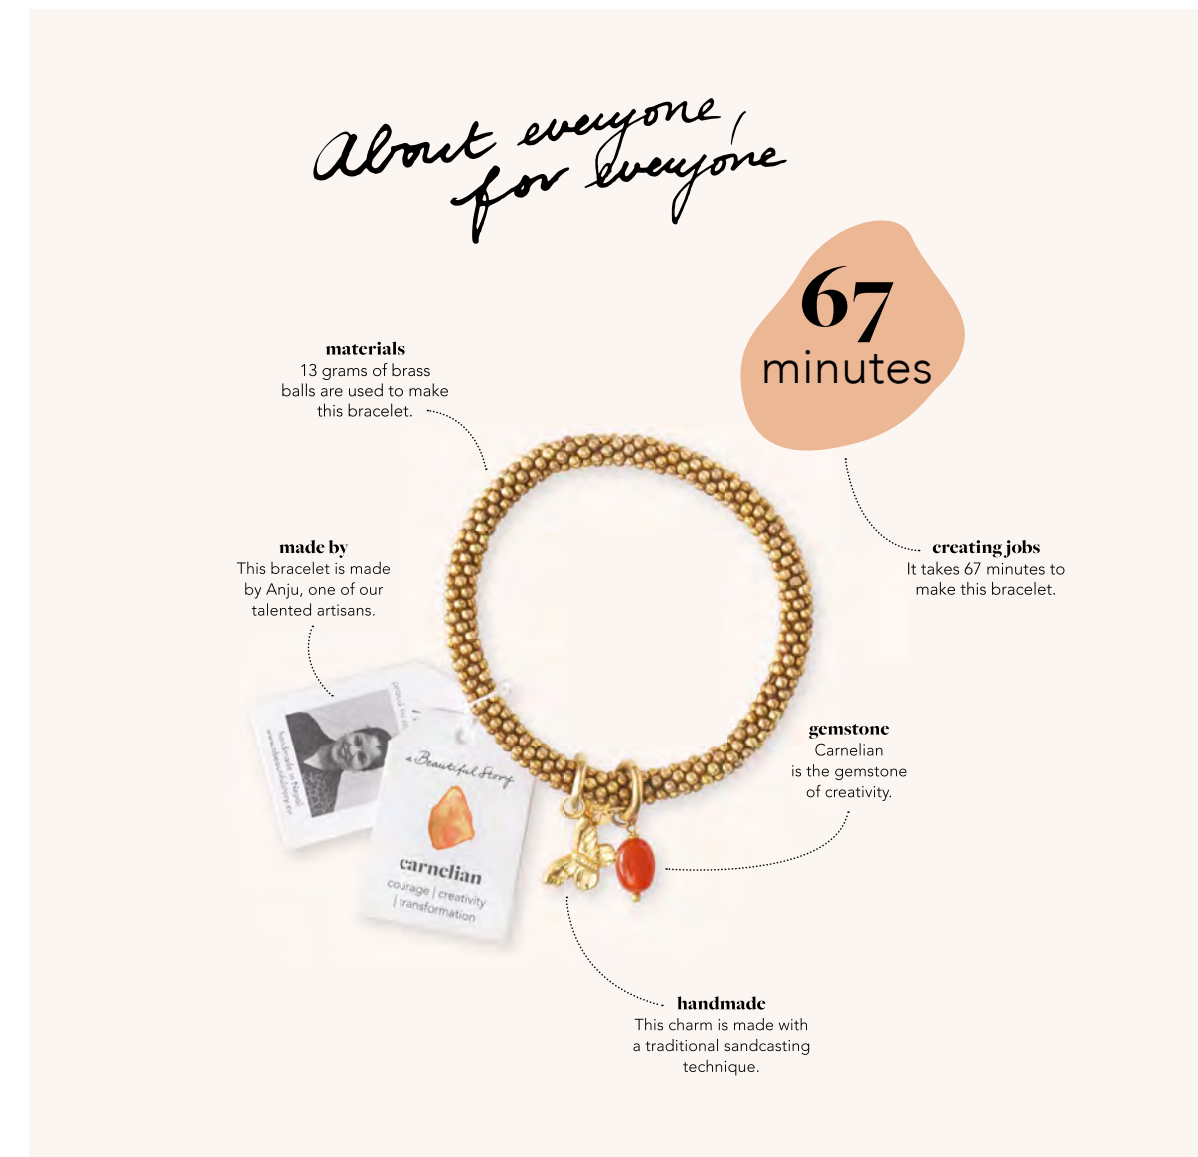

home accessories

A Beautiful Story Corporate Design

Digital & Print, Influencer, PR, Packaging Design, Newsletter, Corporate Partnerships, Production